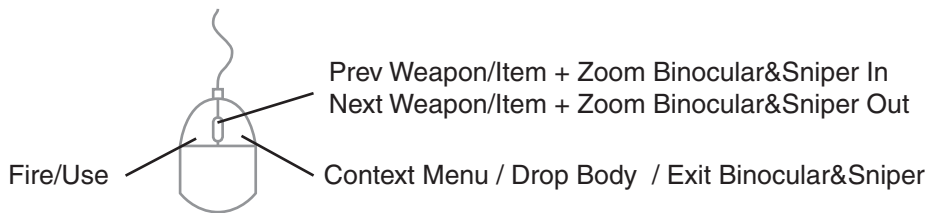

HITMAN

Codename 47

Default 'WASD'

NOTE: Double-tap on lean makes Hitman lean extra far (good for shooting around corners).