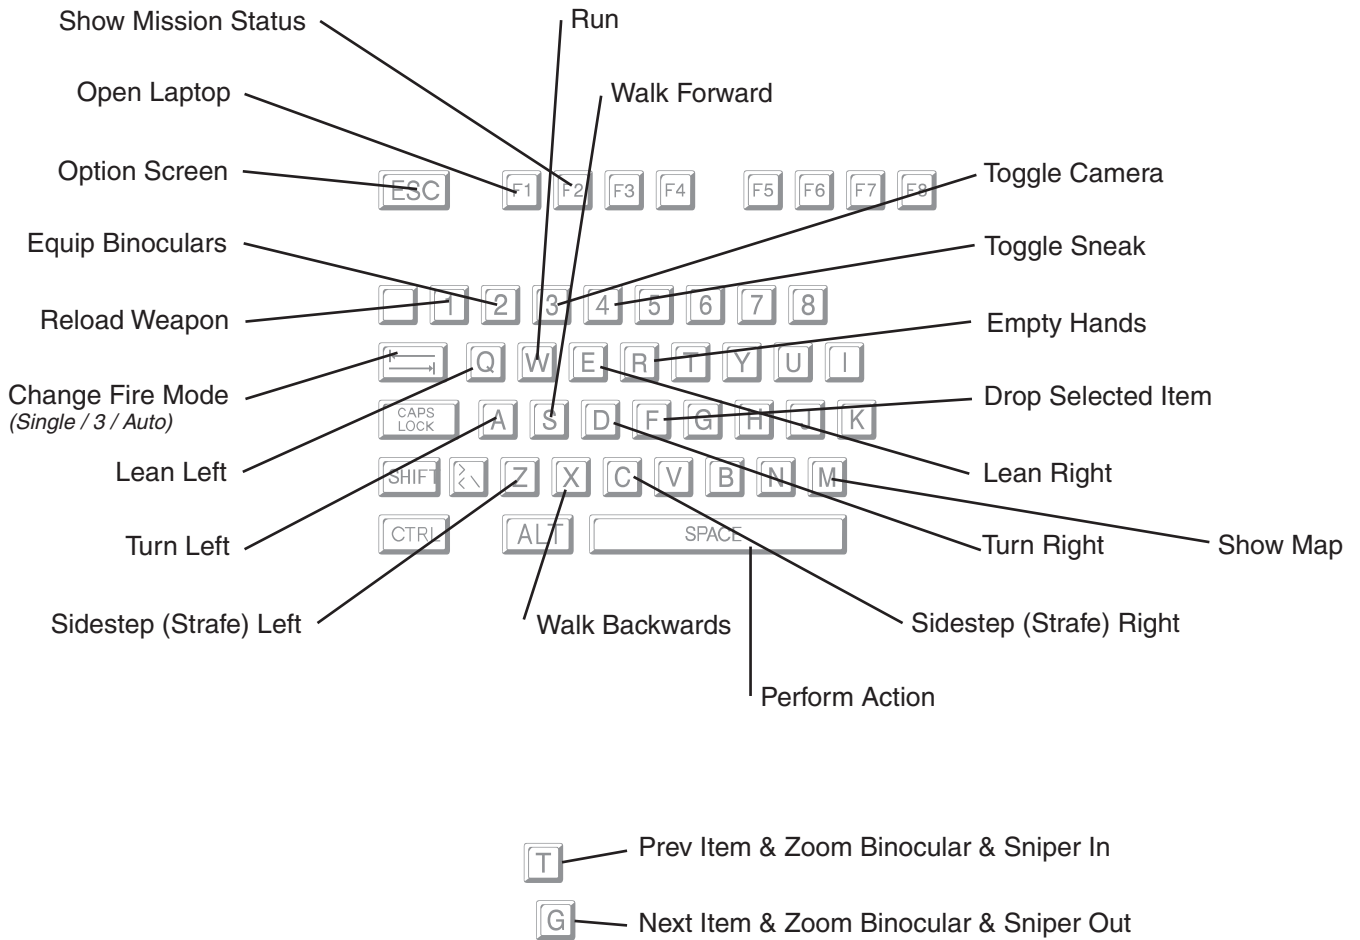

HITMAN

Codename 47

Default 'WASD'

NOTE: Double-tap on lean makes Hitman lean extra far (good for shooting around corners).